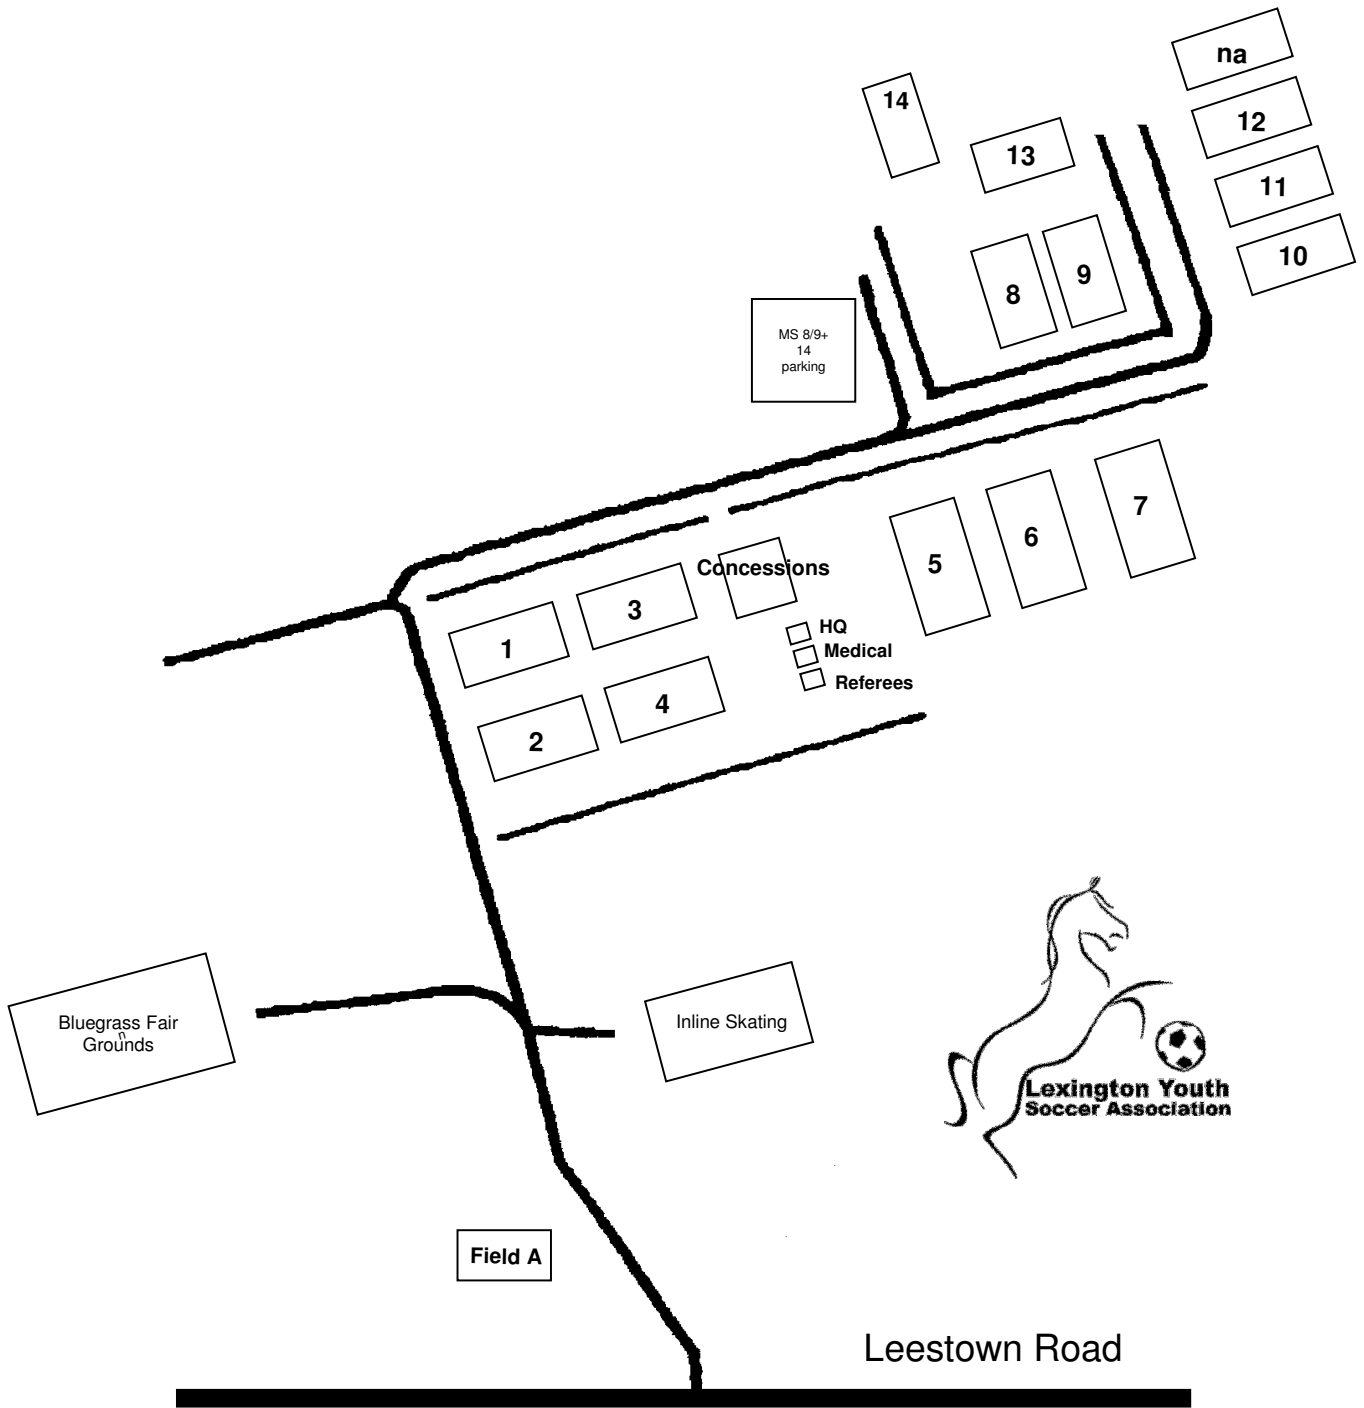

Masterson Station Soccer Complex

Bluegrass State Games 2010 HS

Lexington, KY

Park entrance - 1.9 miles from New Circle Road / Highway 4