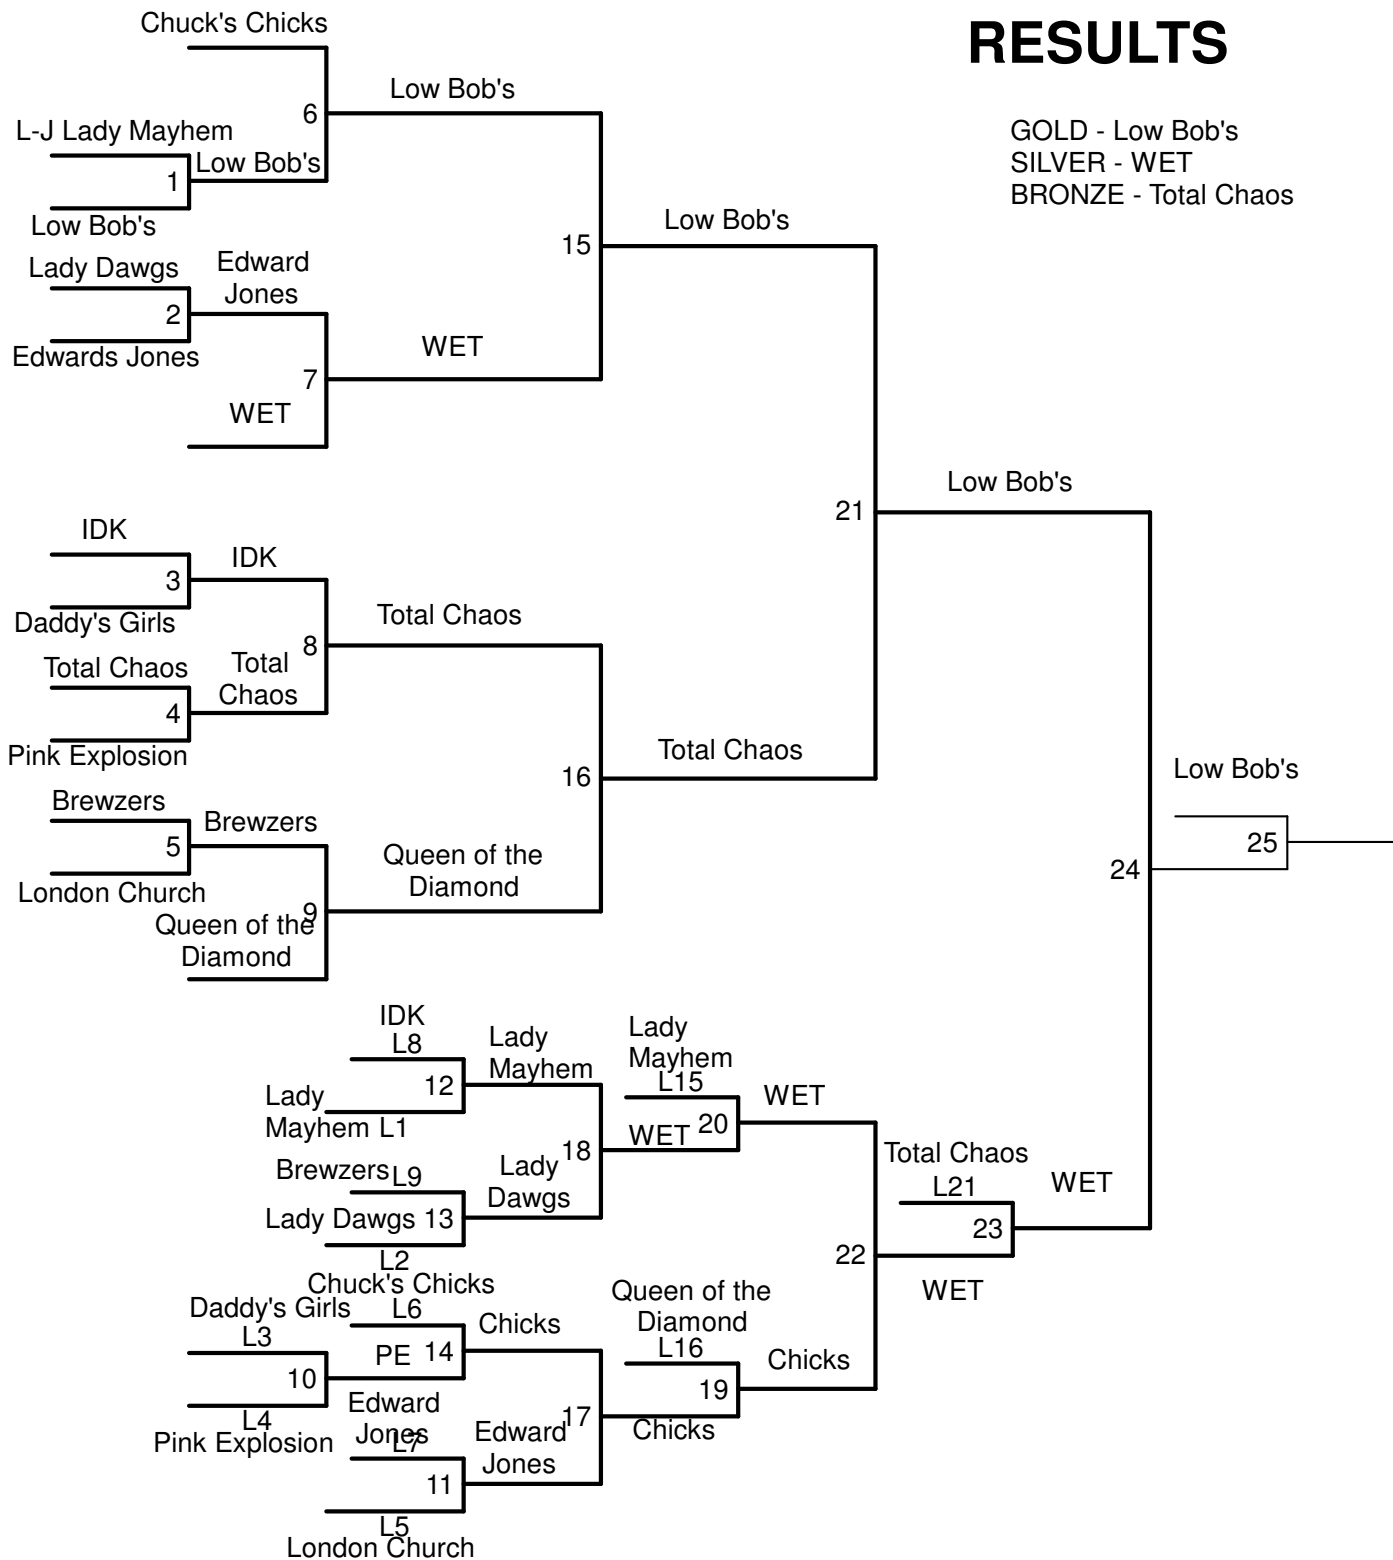

2010 BGSB Women's Softball RESULTS

GOLD - Low Bob's
 SILVER - WET
 BRONZE - Total Chaos

SATURDAY - JULY 17
 Game 1 - 11:15 a.m. - Field A
 Game 2 - 11:15 a.m. - Field B
 Game 3 - 10:00 a.m. - Field A
 Game 4 - 12:30 p.m. - Field B
 Game 5 - 10:00 a.m. - Field B
 Game 6 - 1:45 p.m. - Field A
 Game 7 - 1:45 p.m. - Field B

Game 8 - 3:00 p.m. - Field B
 Game 9 - 12:30 p.m. - Field A
 Game 10 - 3:00 p.m. - Field A
 Game 11 - 4:15 p.m. - Field B
 Game 12 - 5:30 p.m. - Field B
 Game 13 - 4:15 p.m. - Field A
 Game 14 - 5:30 p.m. - Field A
 Game 15 - 6:45 p.m. - Field A

Game 16 - 6:45 p.m. - Field B

SUNDAY - JULY 18
 Game 17 - 10 a.m. - Field A
 Game 18 - 10 a.m. - Field B
 Game 19 - 12:30 p.m. - Field A
 Game 20 - 12:30 p.m. - Field B
 Game 21 - 11:15 a.m. - Field B
 Game 22 - 1:45 p.m. - Field B
 Game 23 - 3:00 p.m. - Field B

Game 24 - 4:15 p.m. - Field B
 Game 25 - 5:30 p.m. - Field B (if necessary)