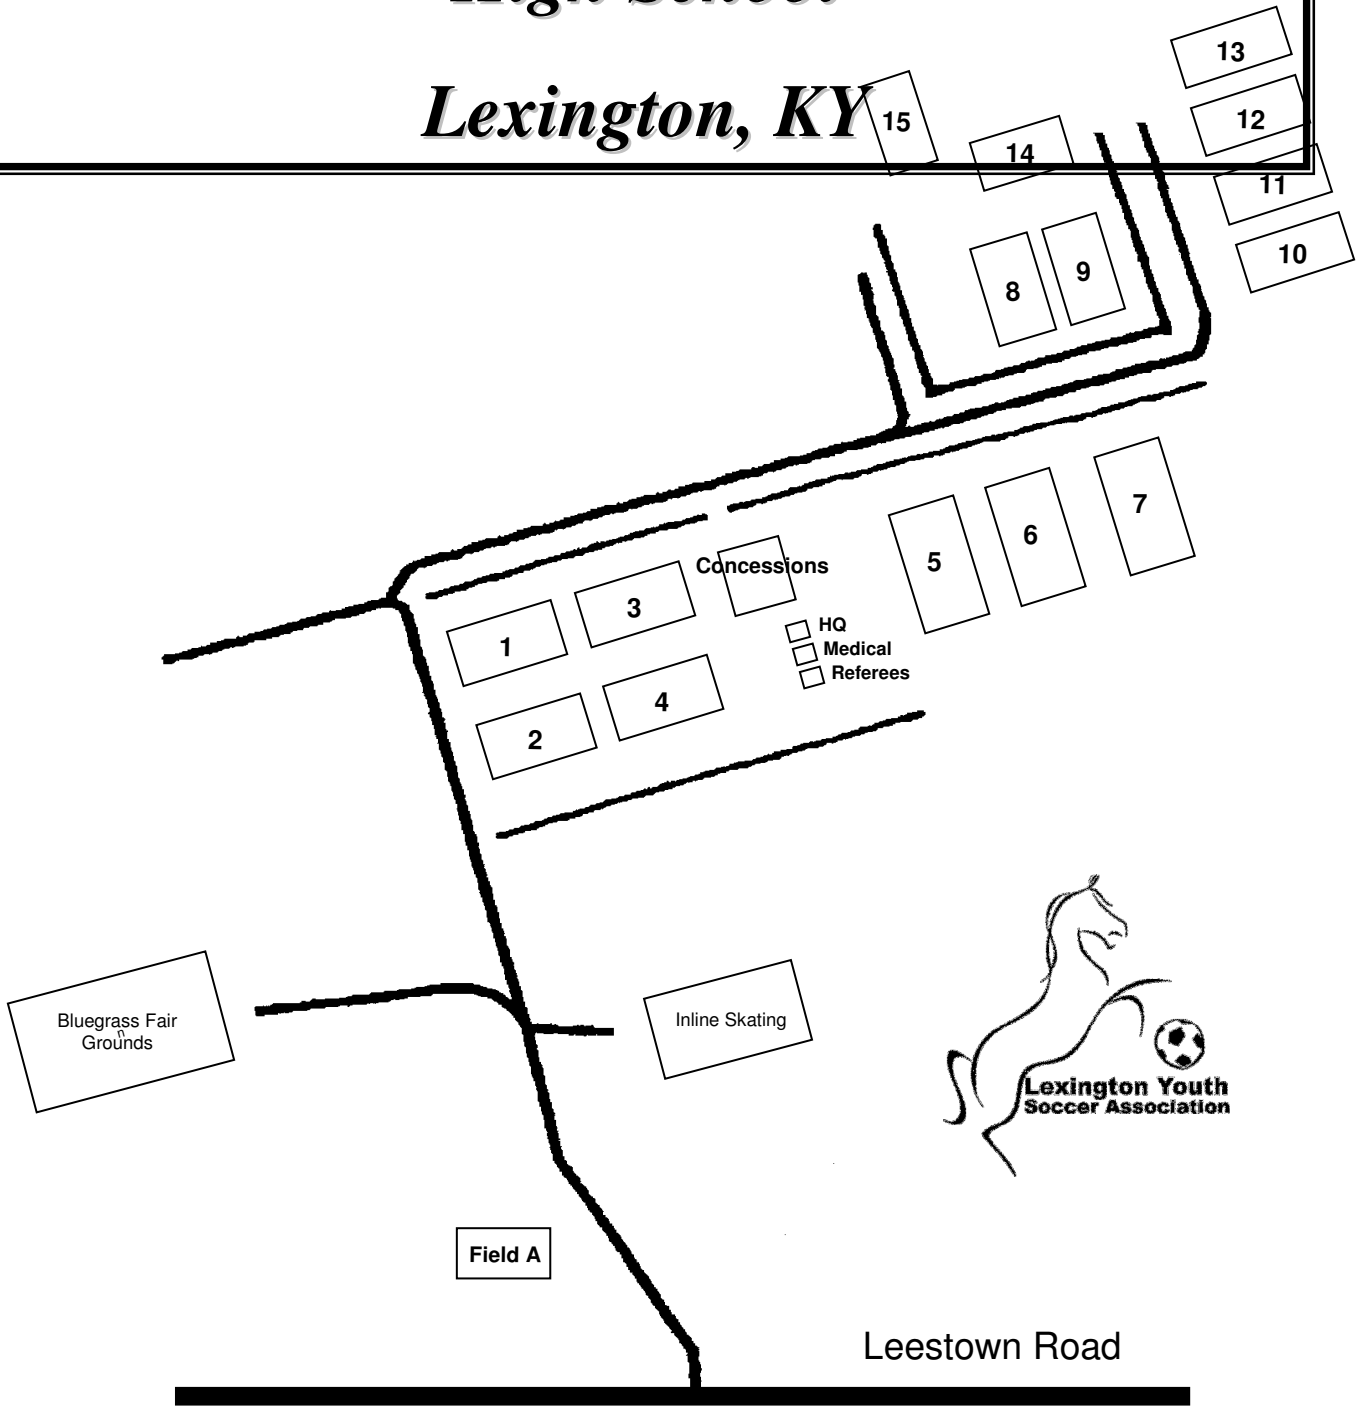

Masterson Station Soccer Complex

Bluegrass State Games 2011

High School

Lexington, KY

Park entrance - 1.9 miles from New Circle Road / Highway 4