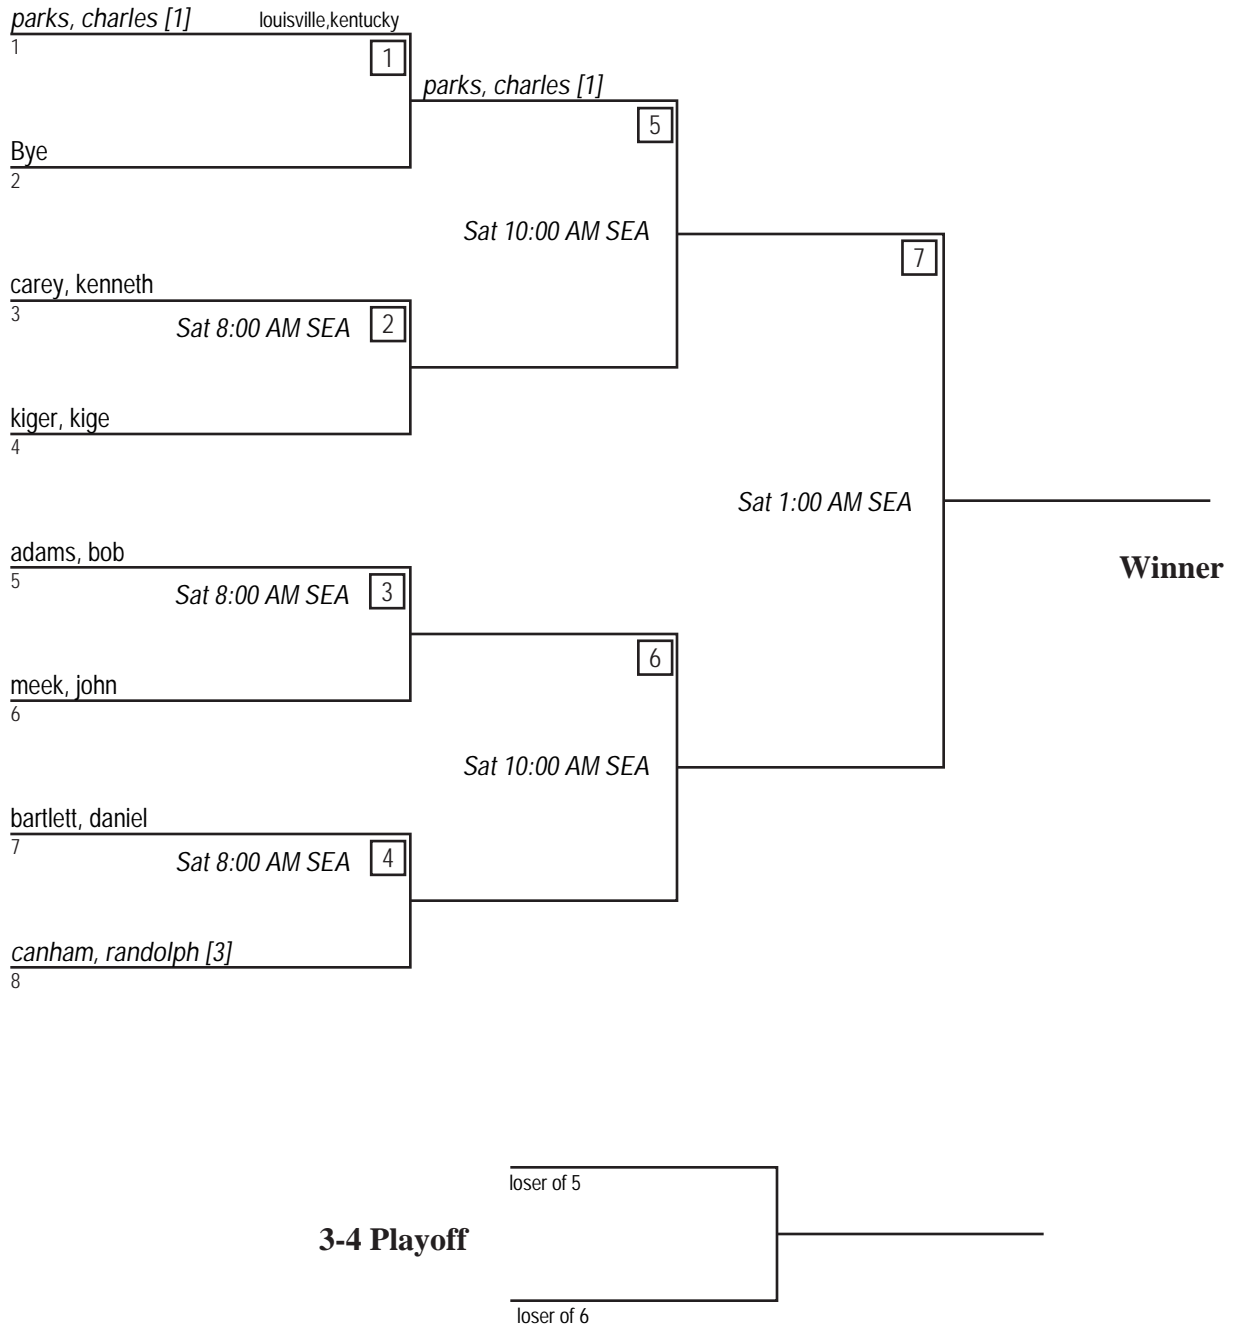

bluegrass state games

Men's C Singles

SEEDS

1. charles parks

3. randolph canham