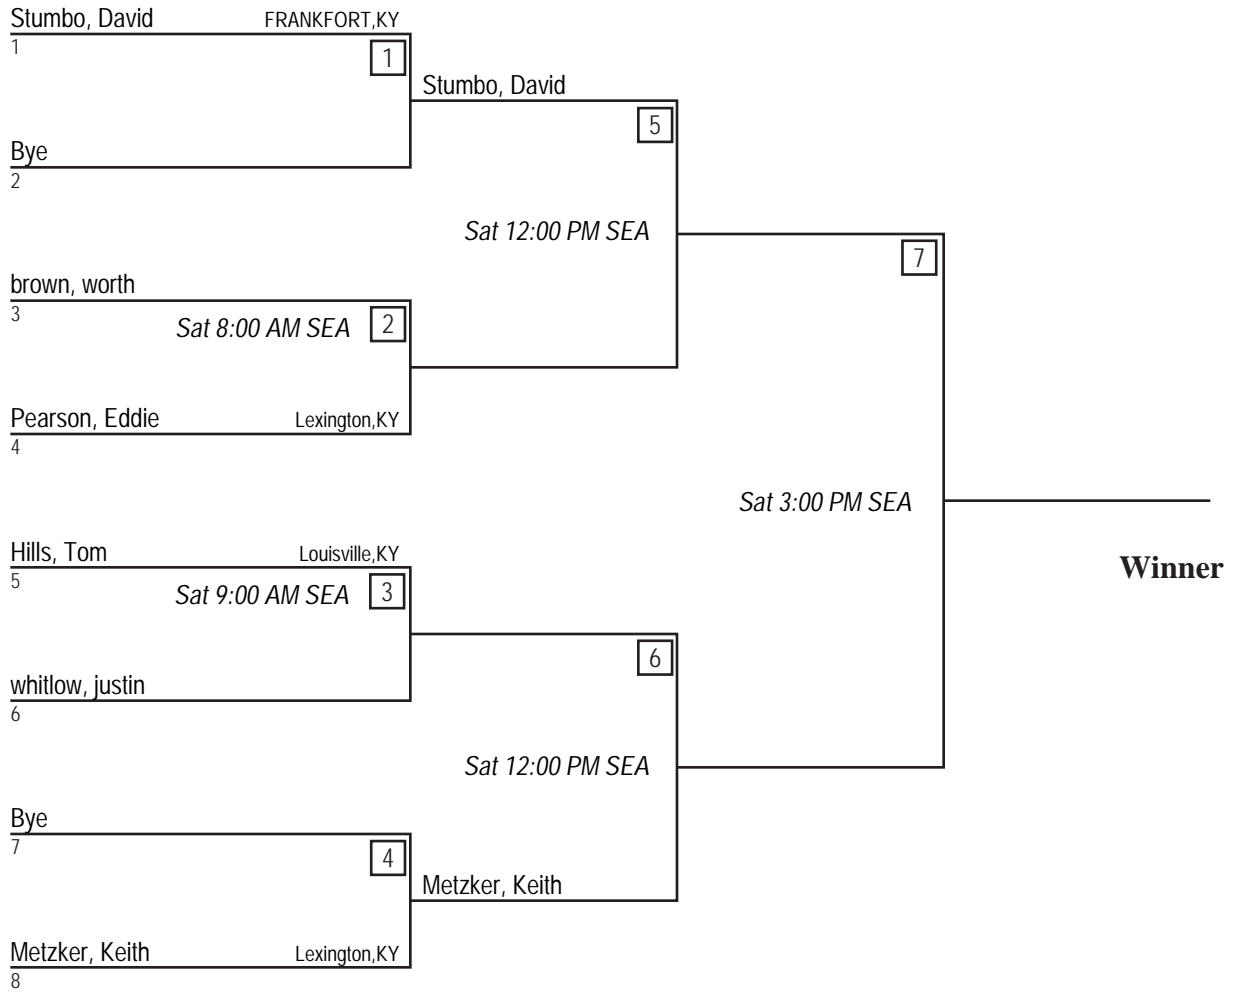

bluegrass state games

Men's A Singles

SEEDS

- 1. tony skanchy
- 2. kris robinson
- 3. Marty Perry

3-4 Playoff

bluegrass state games

Men's B Singles

3-4 Playoff