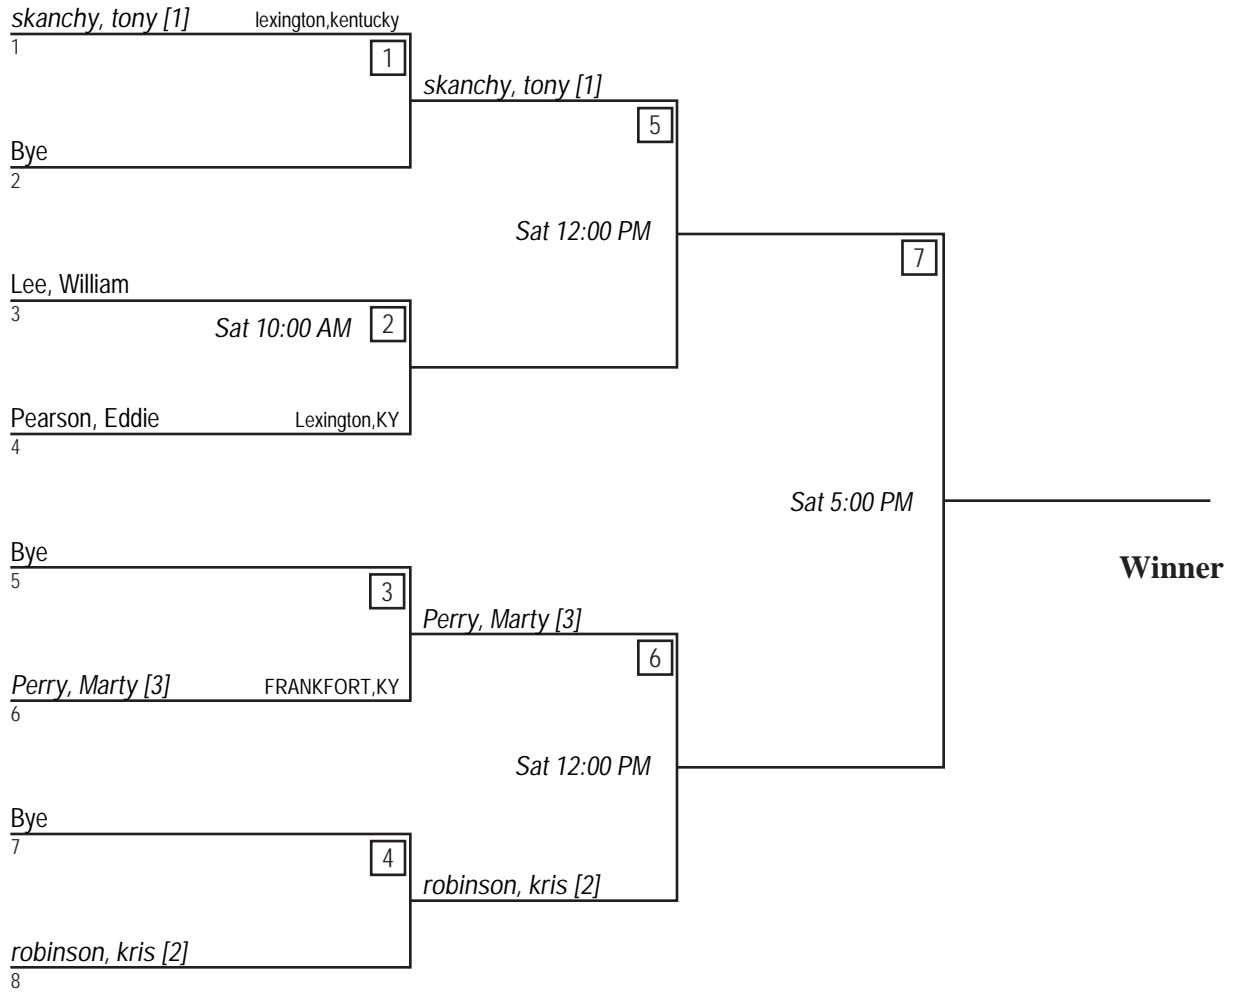

bluegrass state games

Men's A Singles

SEEDS

1. tony skanchy
2. kris robinson
3. Marty Perry