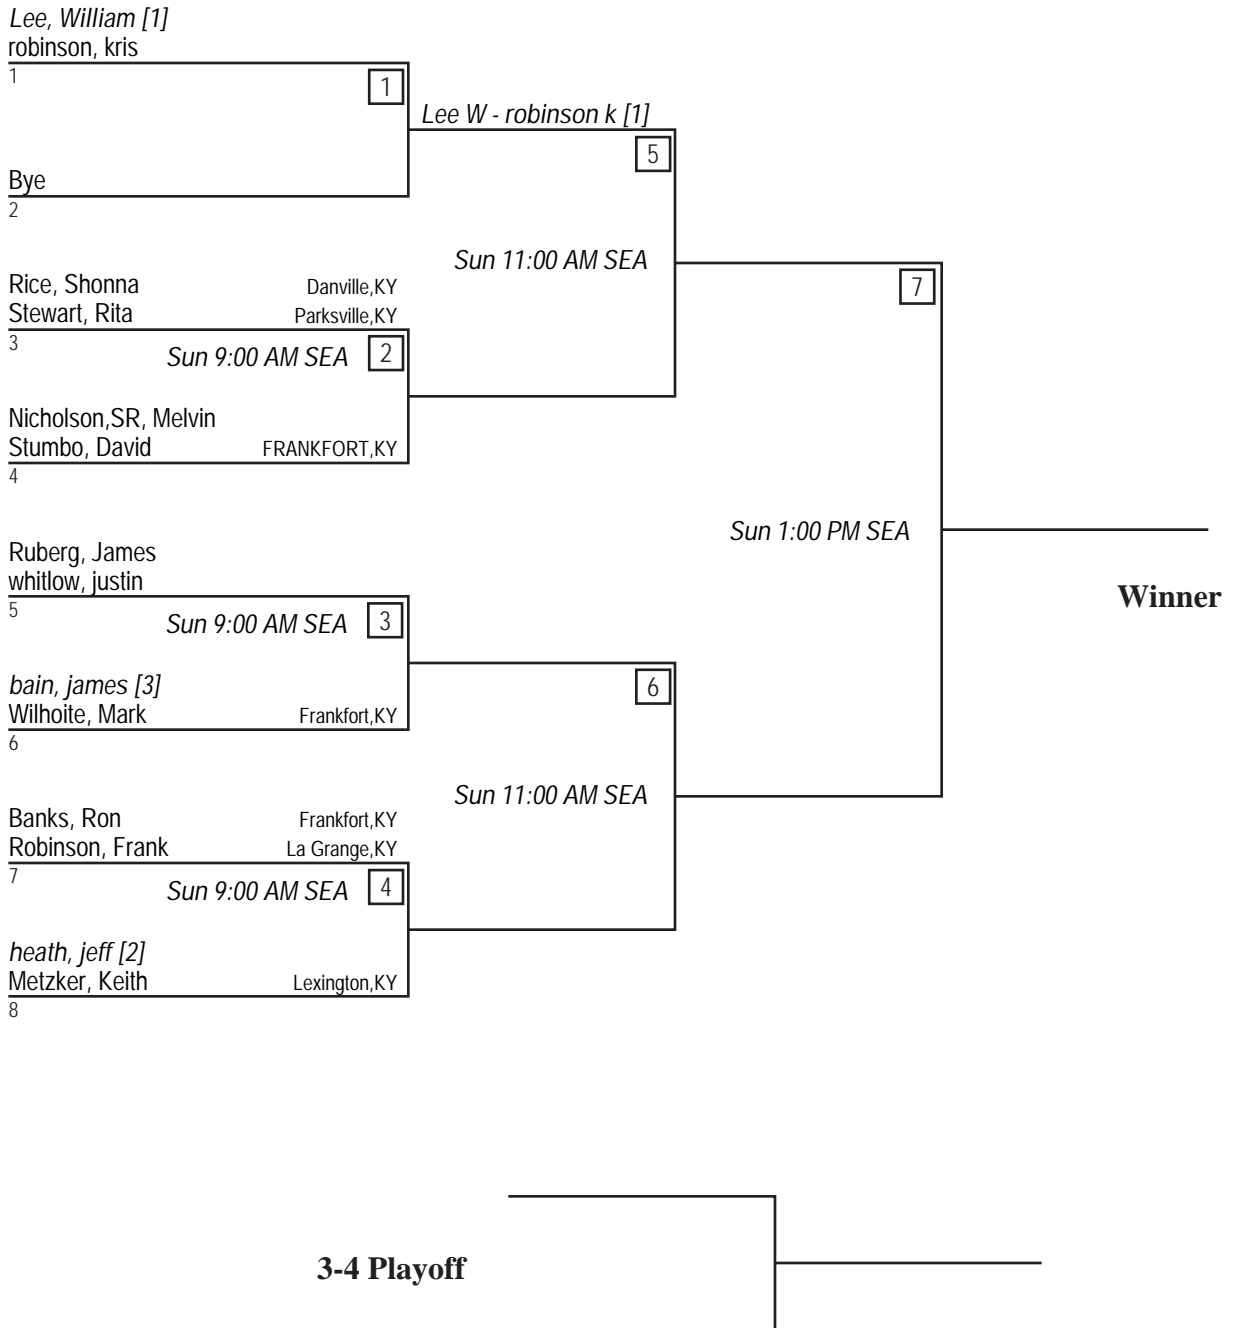

bluegrass state games

Men's A/B Doubles

SEEDS

1. W Lee - k robinson
2. j heath - K Metzker
3. j bain - M Wilhoite