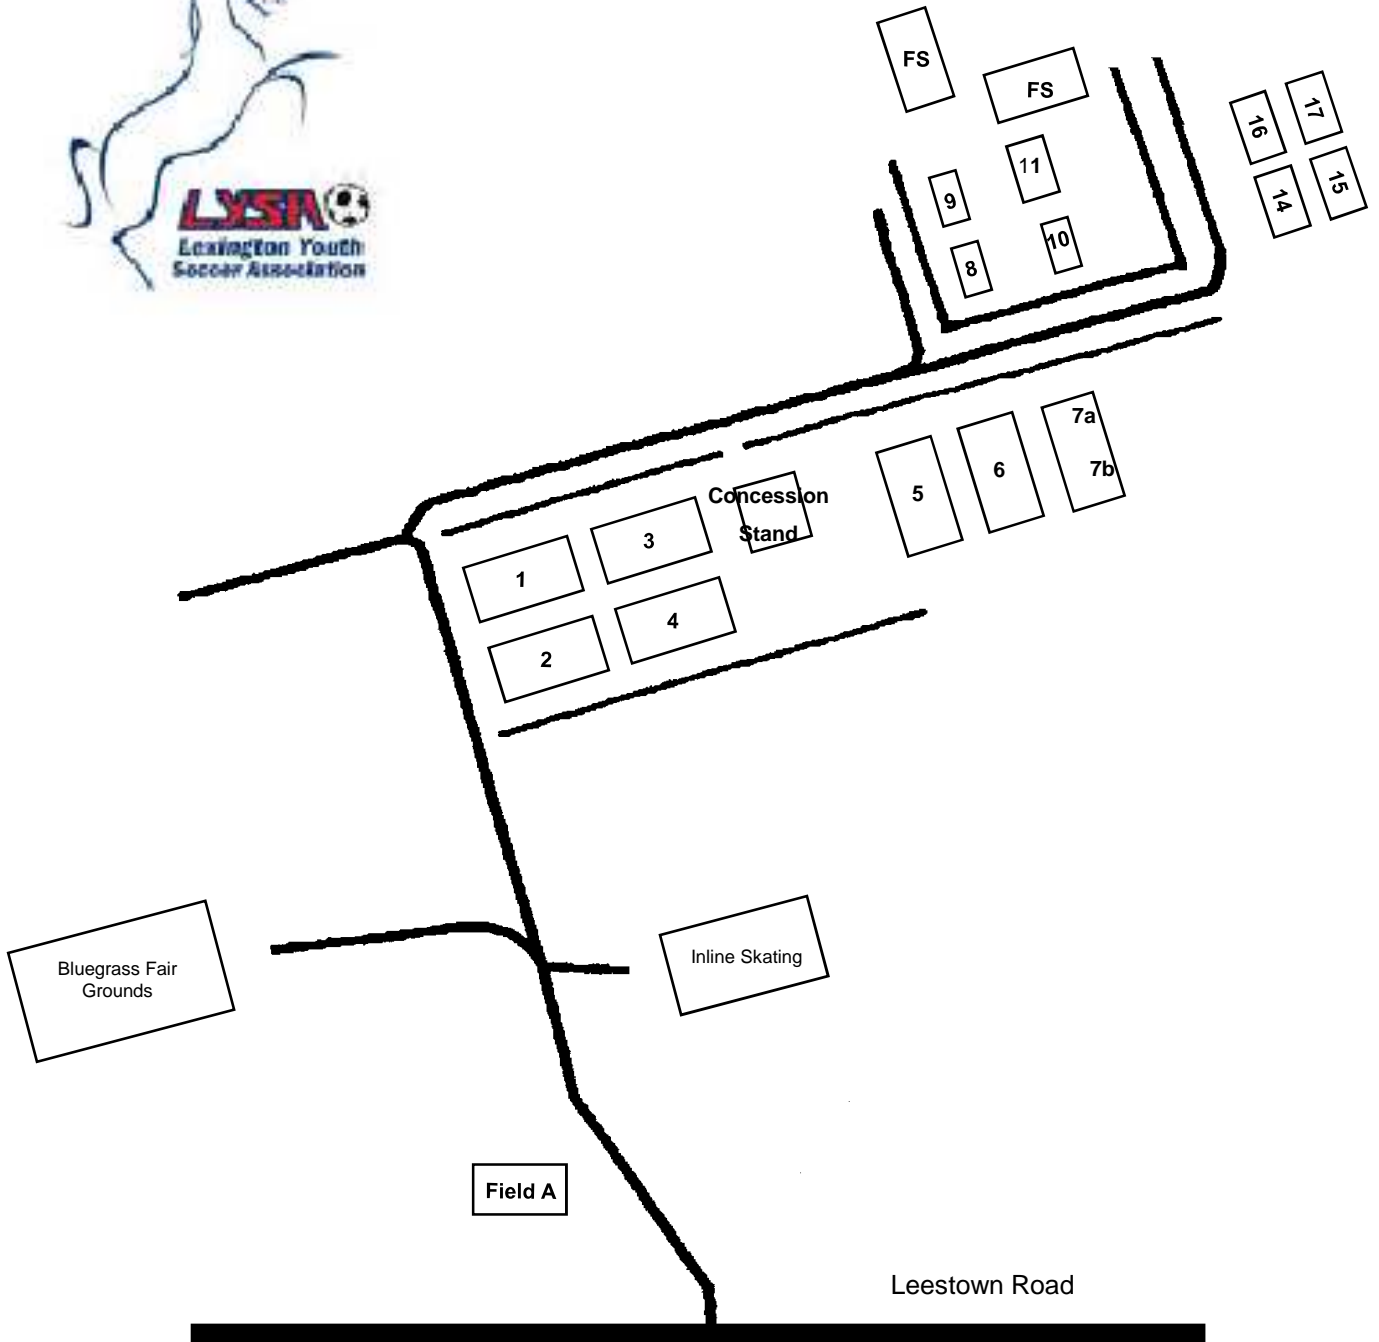

Masterson Station

BGSB Soccer Field Map – July 17 & 18 2009

Lexington, KY

Park entrance - 1.9 miles from New Circle Road / Highway 4