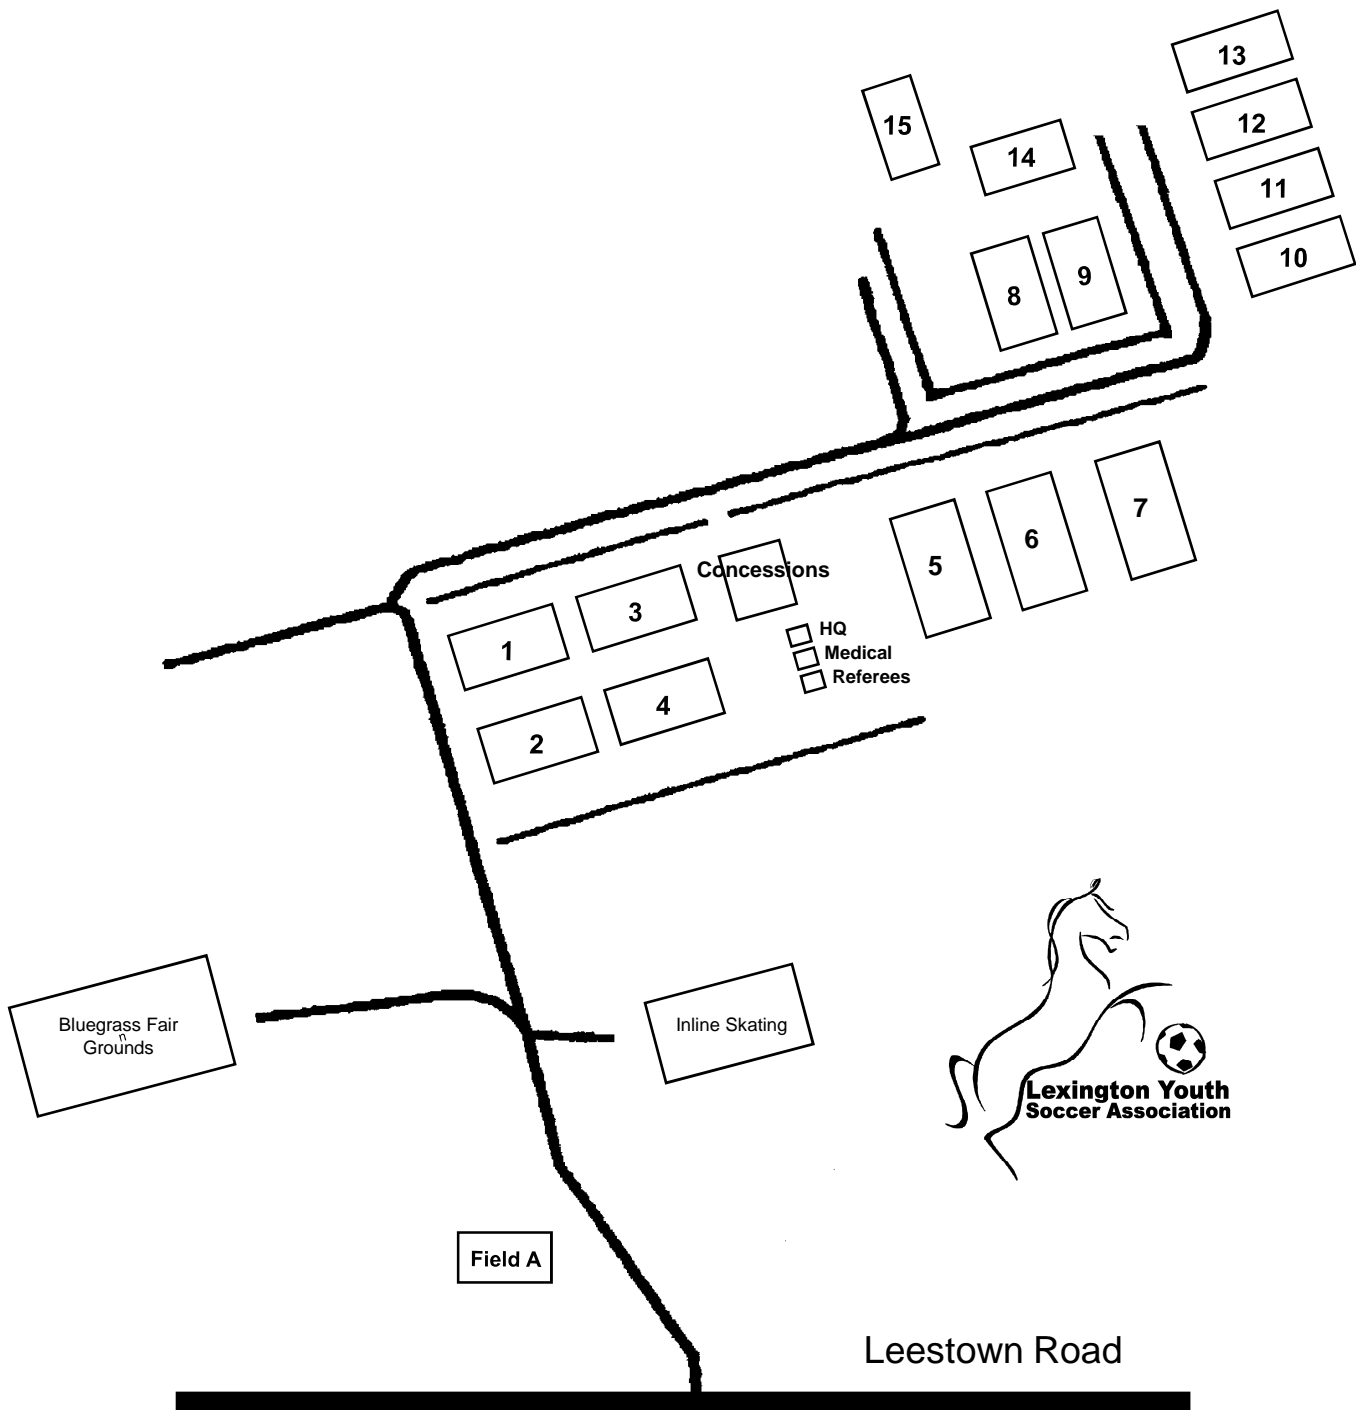

Masterson Station Soccer Complex

Field Map for BGSF – July 25 & 26 2009

Lexington, KY

Park entrance - 1.9 miles from New Circle Road / Highway 4